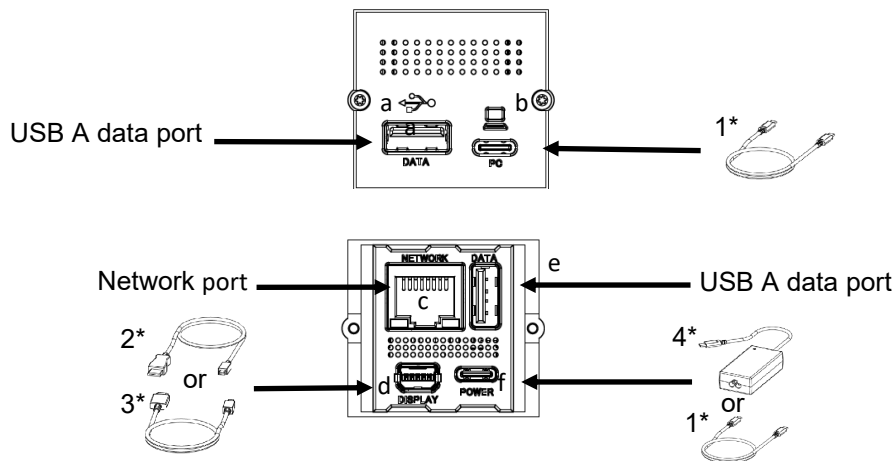

CM Mini Port Replicator

Item number: 917.2290

Product overview