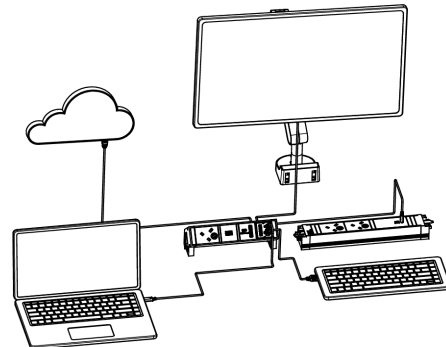

Powered by STEP USB C