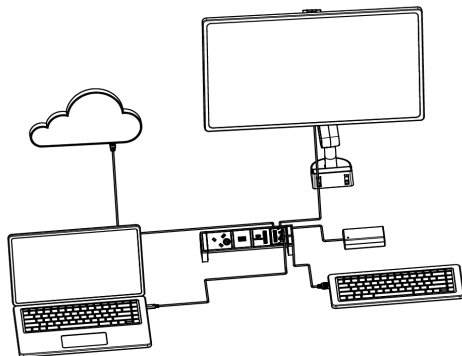

Installation

Powered by Adapter